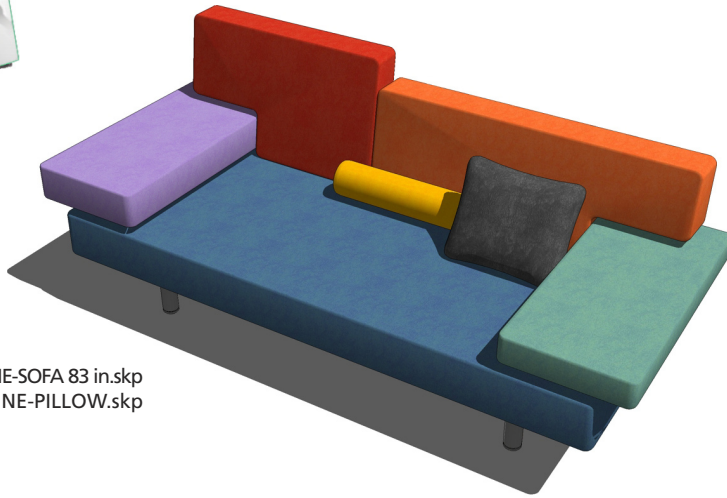

SOFAS & SETS

WING LINE-SOFA 83 in.skp
WING LINE-PILLOW.skp

Giorgio Saporiti