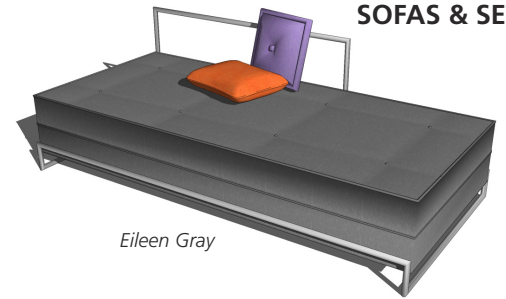

SOFAS & SETS

GRAY-DAY BED 75in.skp
GRAY-PILLOWS.skp