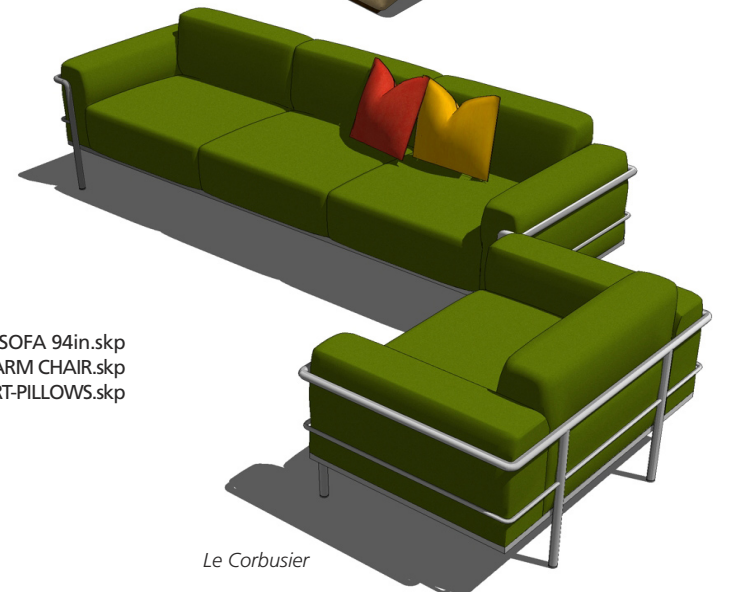

## SOFAS & SETS

CASE-DAY BED.skp

DWR Case Study

CASSIS-SOFA-88in.skp  
CASSIS-ARM CHAIR.skp  
CASSIS-SOFA-66in.skp  
CASSIS-BLANKET.skp

David Burry

CONFORT-SOFA 94in.skp  
CONFORT-ARM CHAIR.skp  
CONFORT-PILLOWS.skp