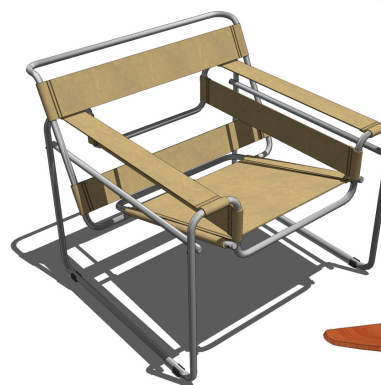

## CHAIRS & STOOLS

SUNSET-LOUNGE CHAIR.skp

TEAKSIDE-SIDE CHAIR.skp

TIVOLI-ARM CHAIR.skp  
TIVOLI-ARM CHAIR2.skp

*Gebrüder Thonet*

*Christophe Pillet*

TRI-SIDE CHAIR.skp

*Peter Karpf*