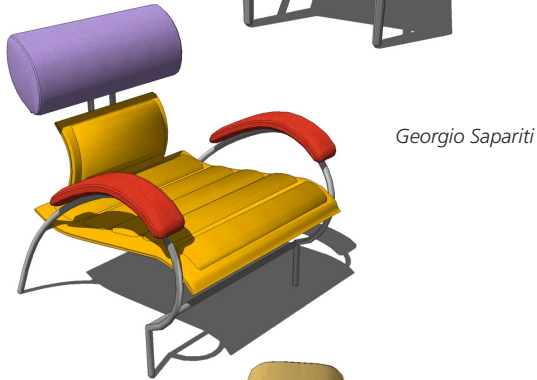

*Mies Van der Rohe*

CHIARI-ARM CHAIR.skp

*Mart Stam*

**CHAIRS & STOOLS**

DAFNE-ARM CHAIR.skp

*Pierluigi Cerri*

DONATA-SIDE CHAIR.skp

*Mart Stam*

DORO-SIDE CHAIR.skp  
DORO-CHAIR w/PAD.skp

*Enrico Franzolini*

EGOA-ARM CHAIR.skp  
EGOA-TASK CHAIR.skp

*Josep Mora*

**CHAIRS & STOOLS**

EMECO-SIDE CHAIR.skp  
EMECO-BAR CHAIR.skp

### CHAIRS & STOOLS

*USA Design*

ET-LOUNGE CHAIR.skp

*Georgio Sapariti*

EPLY-SIDE CHAIR.skp  
EPLY-LOUNGE CHAIR.skp

*Charles & Rae Eames*

GHOST-CHAIR.skp

*Cini Boeri & Tomu Katayanagi*