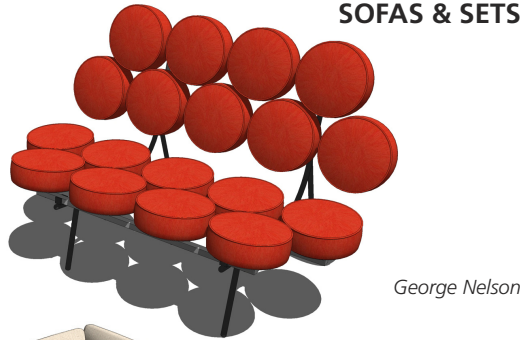

MARSHMALO-SOFA 52in.skp